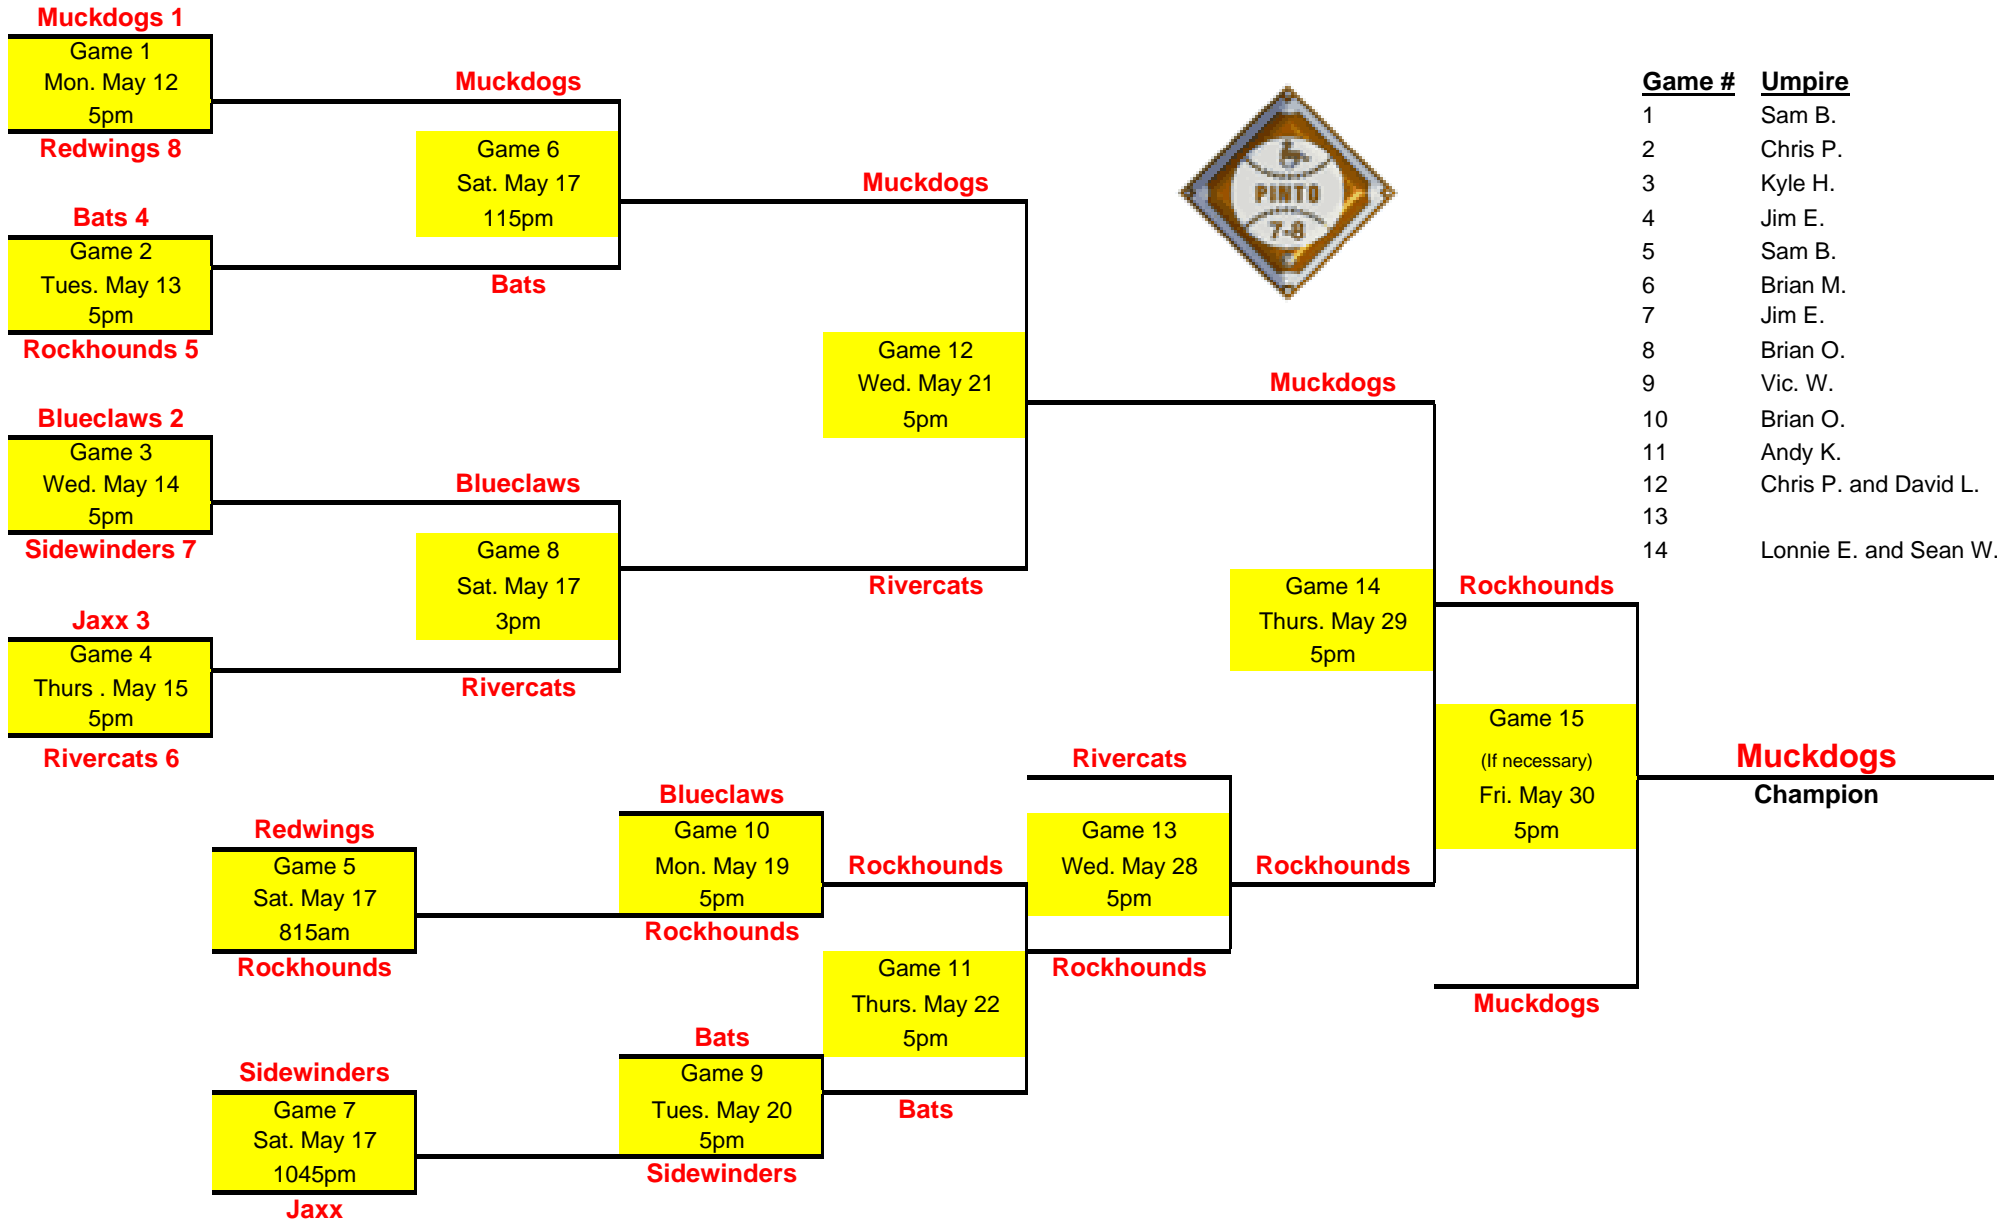

Santa Ynez Pony Baseball
2008 Pinto Tournament

NOTE:

1. Flip of coin before each game to decide home team.

<u>Game #</u>	<u>Umpire</u>
1	Sam B.
2	Chris P.
3	Kyle H.
4	Jim E.
5	Sam B.
6	Brian M.
7	Jim E.
8	Brian O.
9	Vic. W.
10	Brian O.
11	Andy K.
12	Chris P. and David L.
13	
14	Lonnie E. and Sean W.