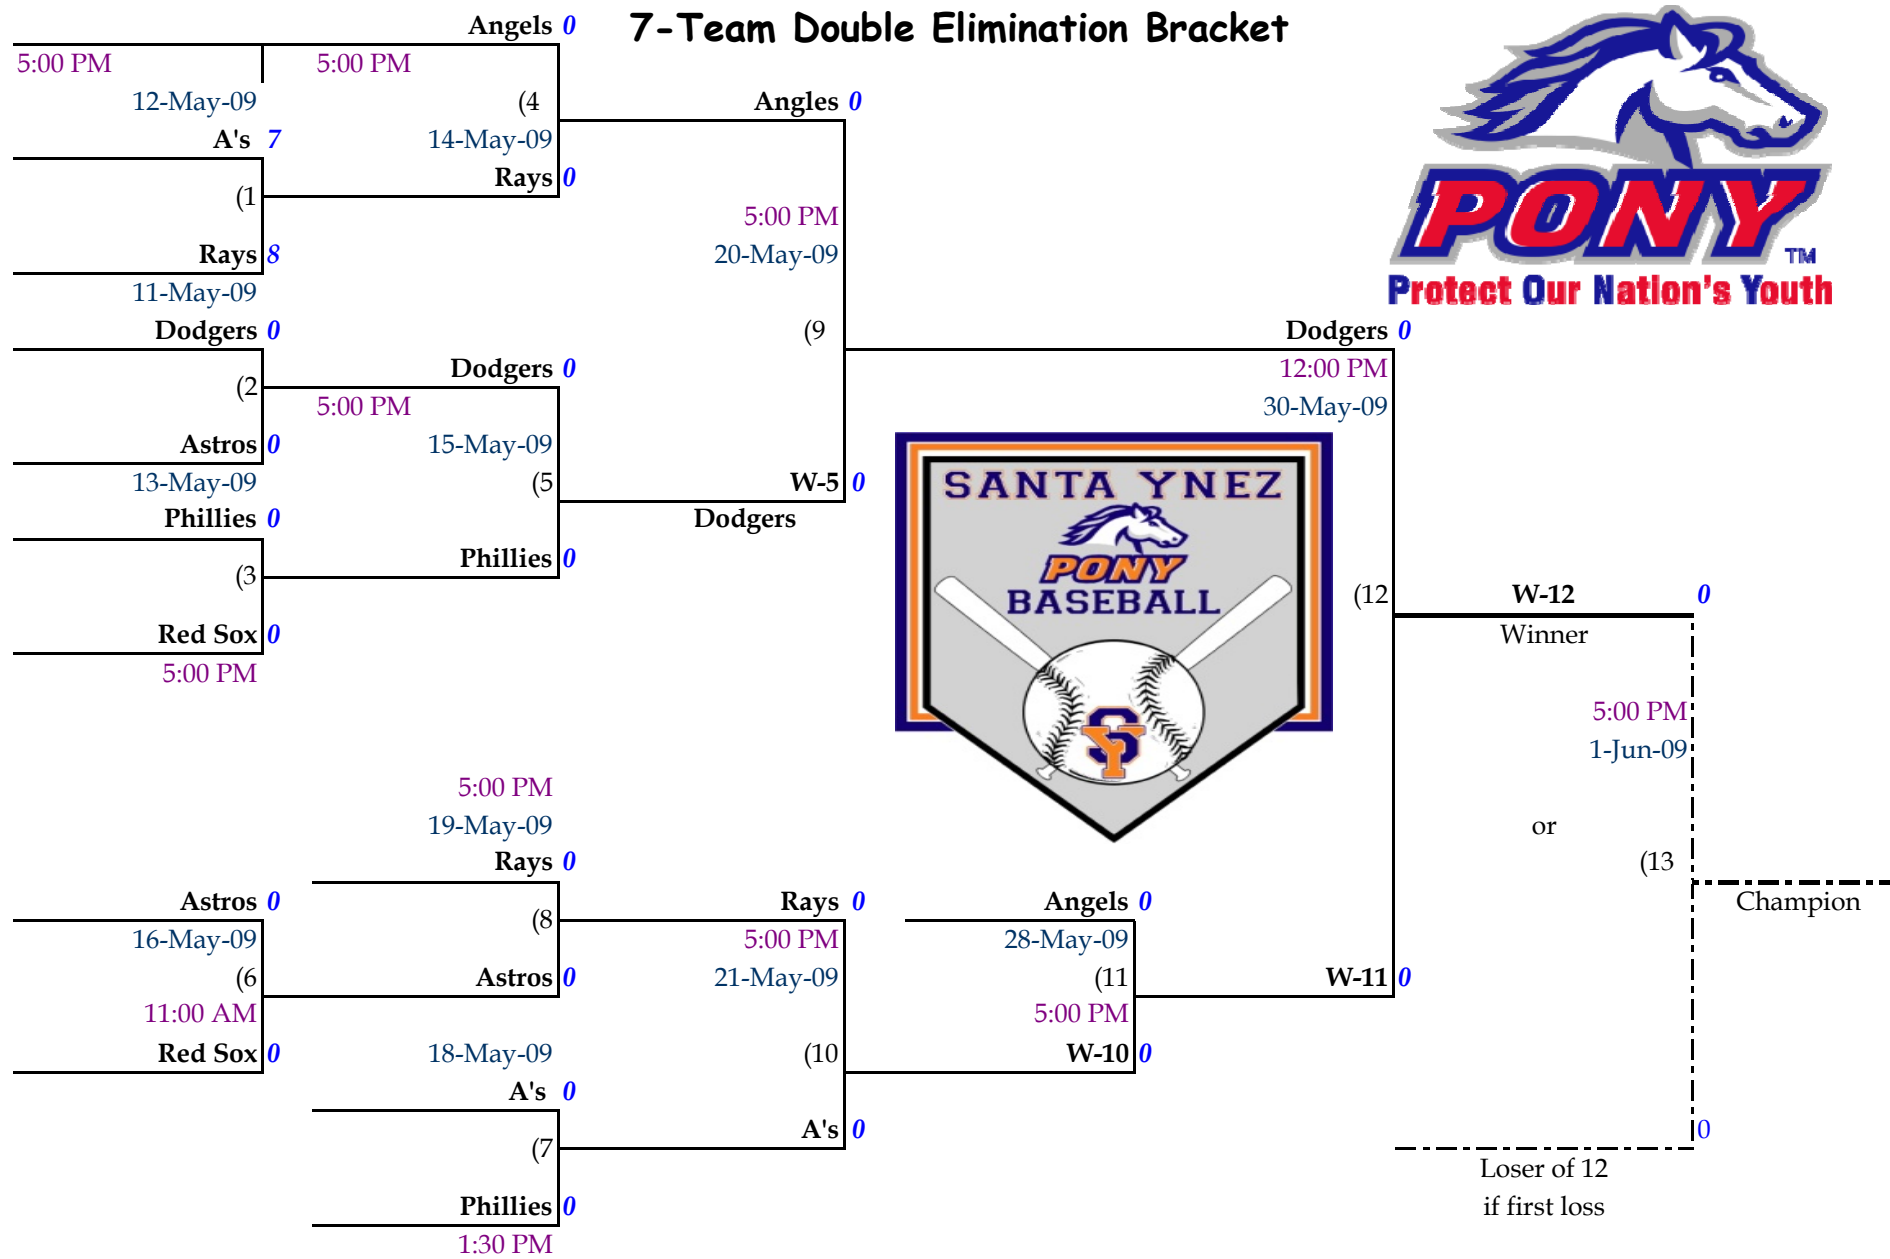

Santa Ynez Pony Baseball

Mustang Division

7-Team Double Elimination Bracket

Games 1 and 2 have switched dates due to scheduling conflicts